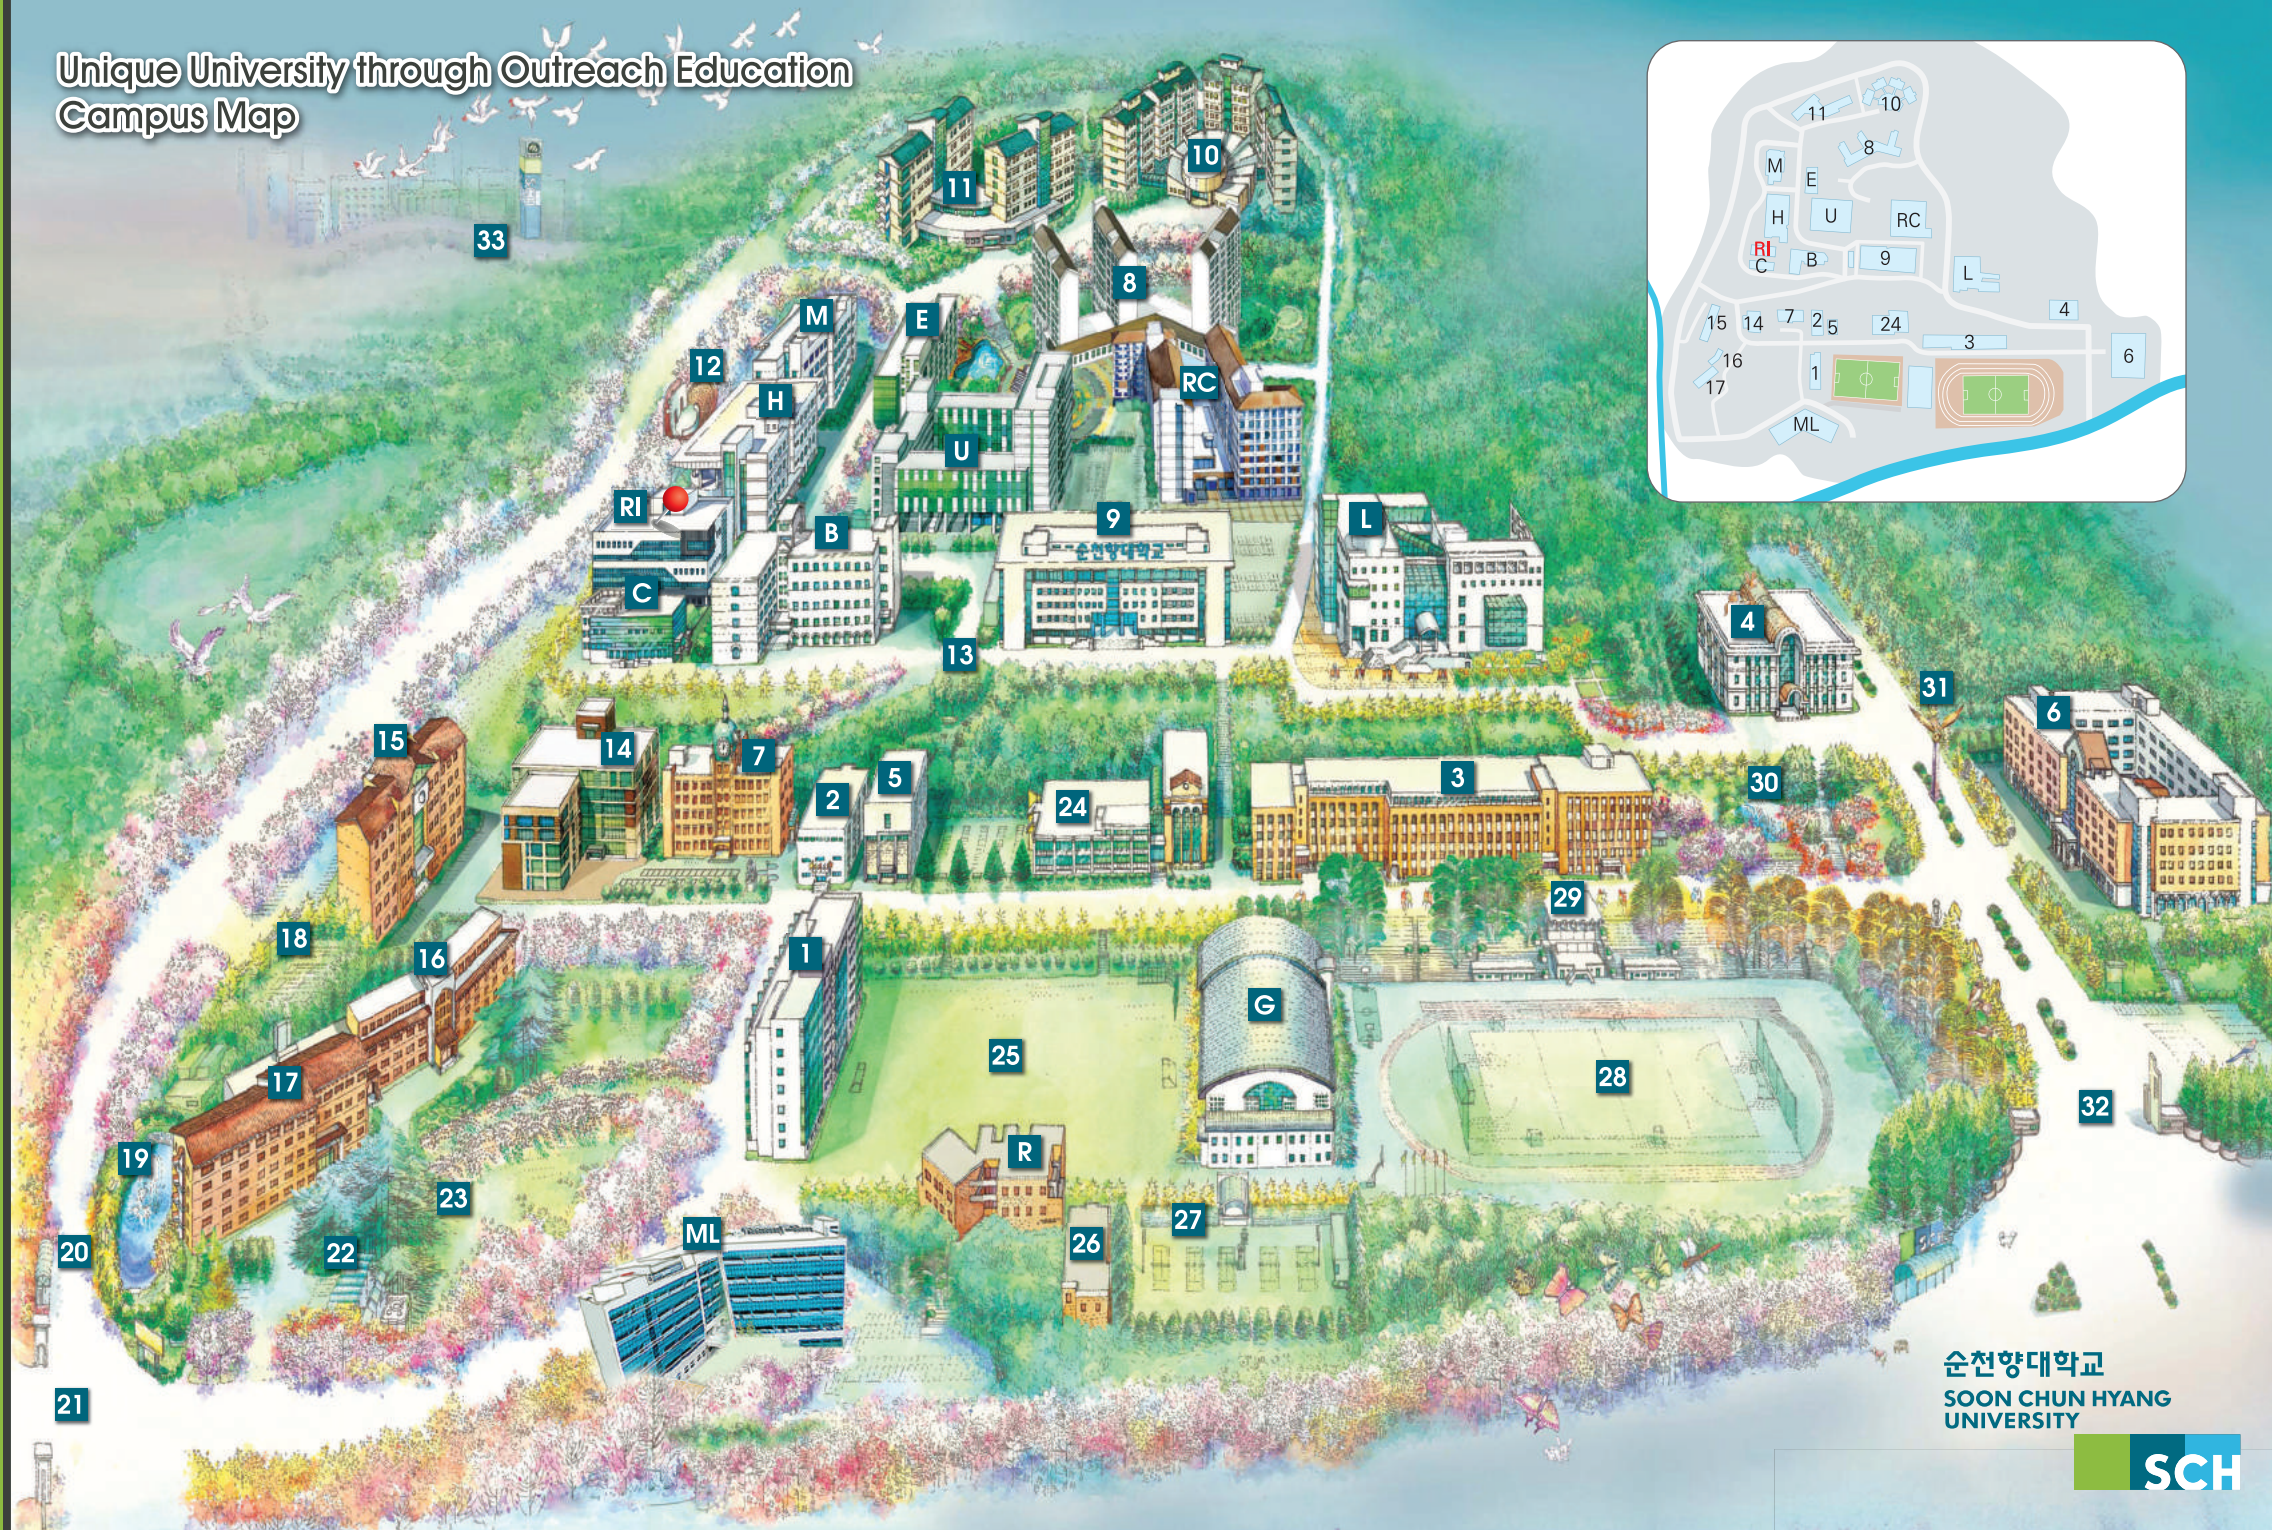

Unique University through Outreach Education Campus Map